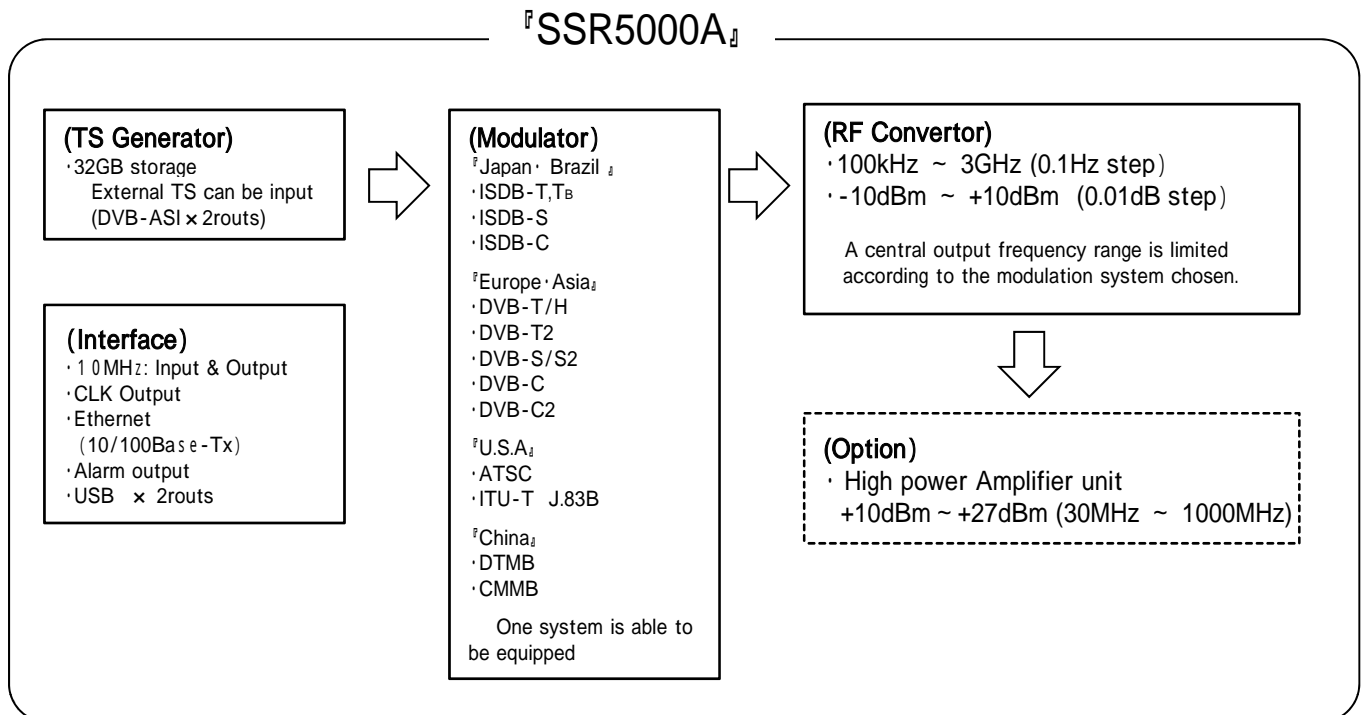

EIDEN Co., Ltd.

2-7-1 Kurigi, Asao-ku, Kawasaki-city, Kanagawa 215-0033 JAPAN

TEL: +81-44-988-4111 FAX: +81-44-987-7058

E-mail: eiden-gp@eiden-gp.co.jp

URL: <http://www.eiden-gp.co.jp>