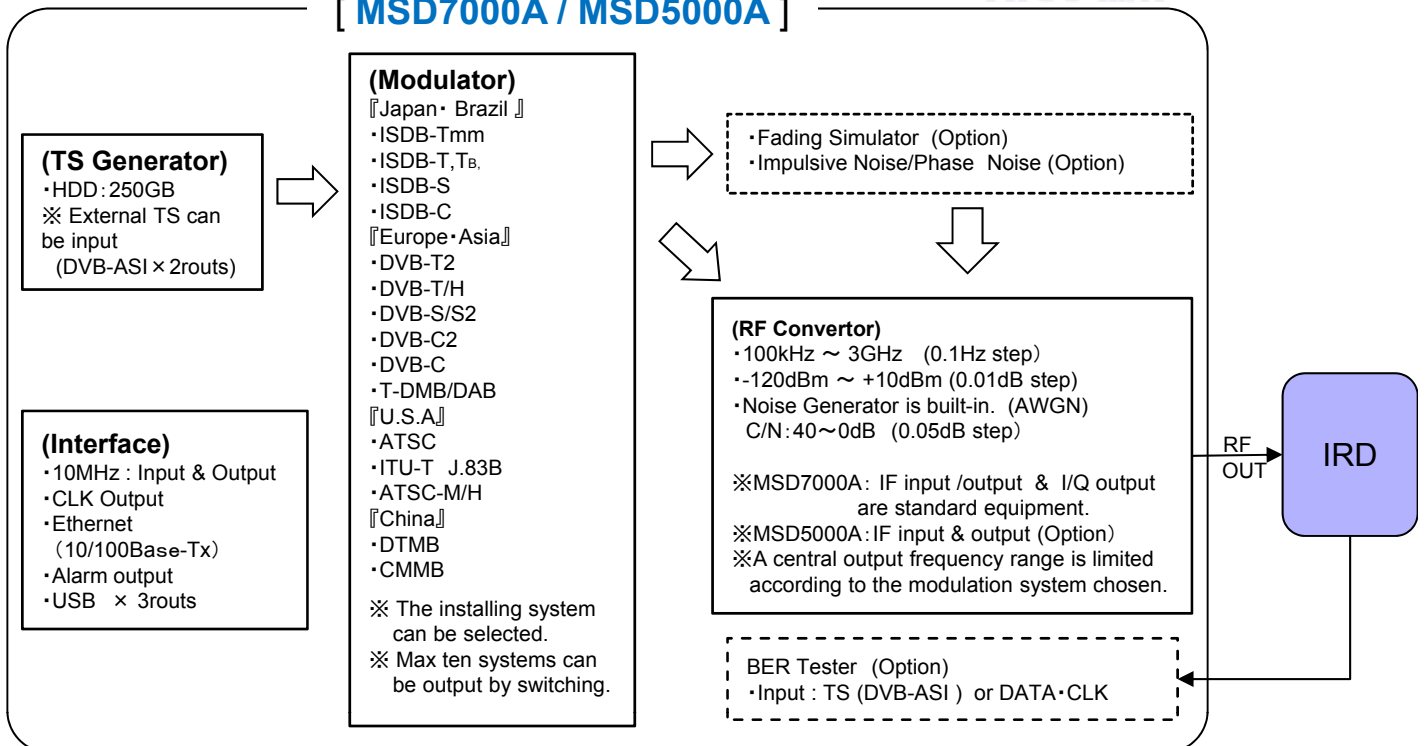

[MSD7000A / MSD5000A]

EIDEN Co., Ltd.

2-7-1 Kurigi, Asao-ku, Kawasaki-city, Kanagawa 215-0033 JAPAN

TEL : +81-44-988-4111 FAX : +81-44-987-7058

E-mail : eiden-gp@eiden-gp.co.jp

URL : http://www.eiden-gp.co.jp